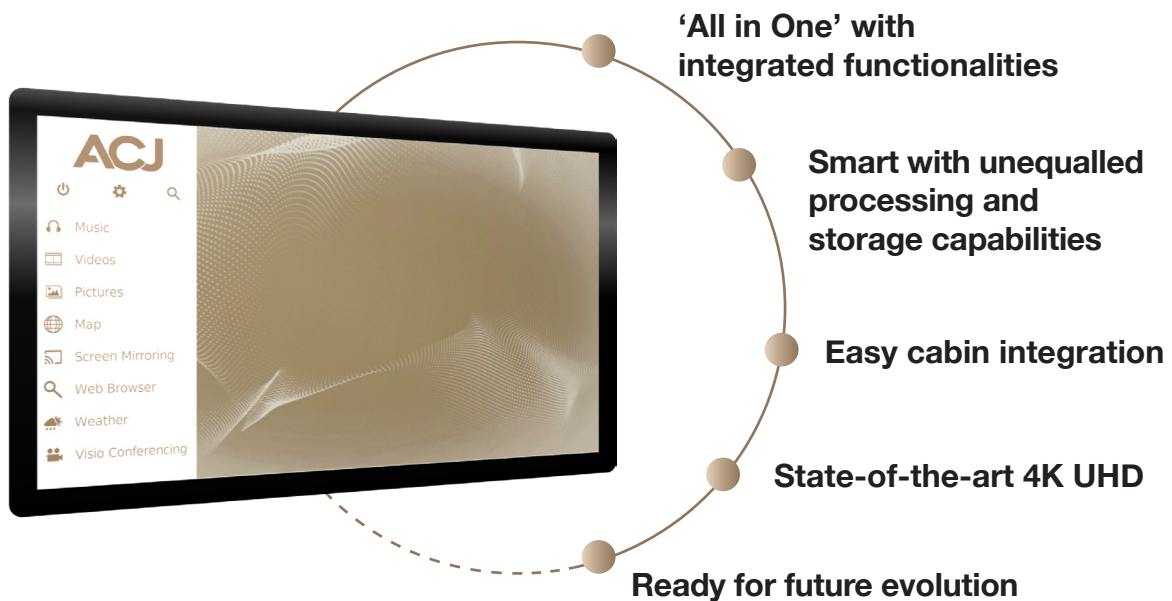

ACJ

CORPORATE JETS

ACJ Smart LiFi Monitor

Get your smart TV on-board

Applicability: Mixed fleet (ACJs & others OEMs)

The ACJ Smart LiFi Monitor is a smart monitor co-developed with Latecoere Interconnection Systems aiming to bring the on-ground experience into your cabin.

This all in one display integrates all the main features you have in current state of the art IFE systems but with lighter and thinner design.

It is an easy plug & play installation for immediate use and it is ready for all the new future cabin generations.

Features

- Connected monitor (WiFi / LiFi / Bluetooth)
- Moving maps, Audio Video On Demand, Weather, Web browsing
- Integrated 1080p Camera & videoconferencing
- Cast & Mirroring, remote control
- “Easy Plug and Play” fully compatible with legacy IFE ecosystem: 115VAC, HDMI, HD-SDI, Ethernet, ARINC 429 link, USBc, composite, audio outputs
- Available sizes starting Q1 2022: : 55”, 43”, 32”, 21”

ACJ Benefits

Innovative

‘All in One’ 4K UHD monitor
Unequaled processing and storage capabilities
Multiple integrated functionalities
Future ready

Cost effective

Obsolescence management
Potential for reduced number of systems