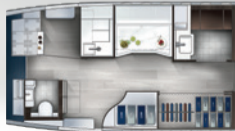

Signature Flexible Cabin Catalogue

- > 6 Wide VIP areas (~12m² each)
- > 3 Ambiances
- > 100+ cabin configurations
- > Catalogue of Cabin features

comlux

Comlux, exclusive outfitting
partner for first 15 cabins